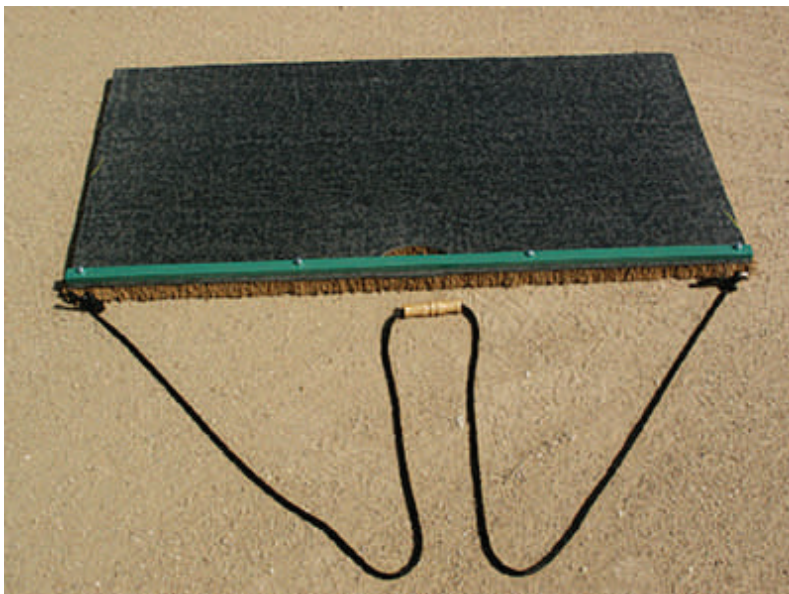

MAC MACHINE—6' COCOA MAT ATTACHMENT

Features:

- Does NOT Requires Standard Base Machine
- Can be hand/tractor drug or hooked to MAC Machine
- The Cocoa Mat virtually floats across the infield to provide a highly professional finish without displacing the soil or topdressing.
- Size: 6'W x 4'L

ADDITIONAL OPTIONAL ATTACHMENTS:

- | | |
|---------------------------------|--------|
| * Hard Tines in front | \$300 |
| * Soft thatching tines in front | \$270 |
| * 6' finishing broom | \$290 |
| * 6' Steel drag mat | \$225 |
| * Laser level receiver uprights | \$200 |
| * Battery Charger | \$270 |
| * Dbl. 3' folding grader blades | \$1895 |
| * Core Aeration attachment | \$2650 |

6' COCOA MAT PRICE:
\$325.00